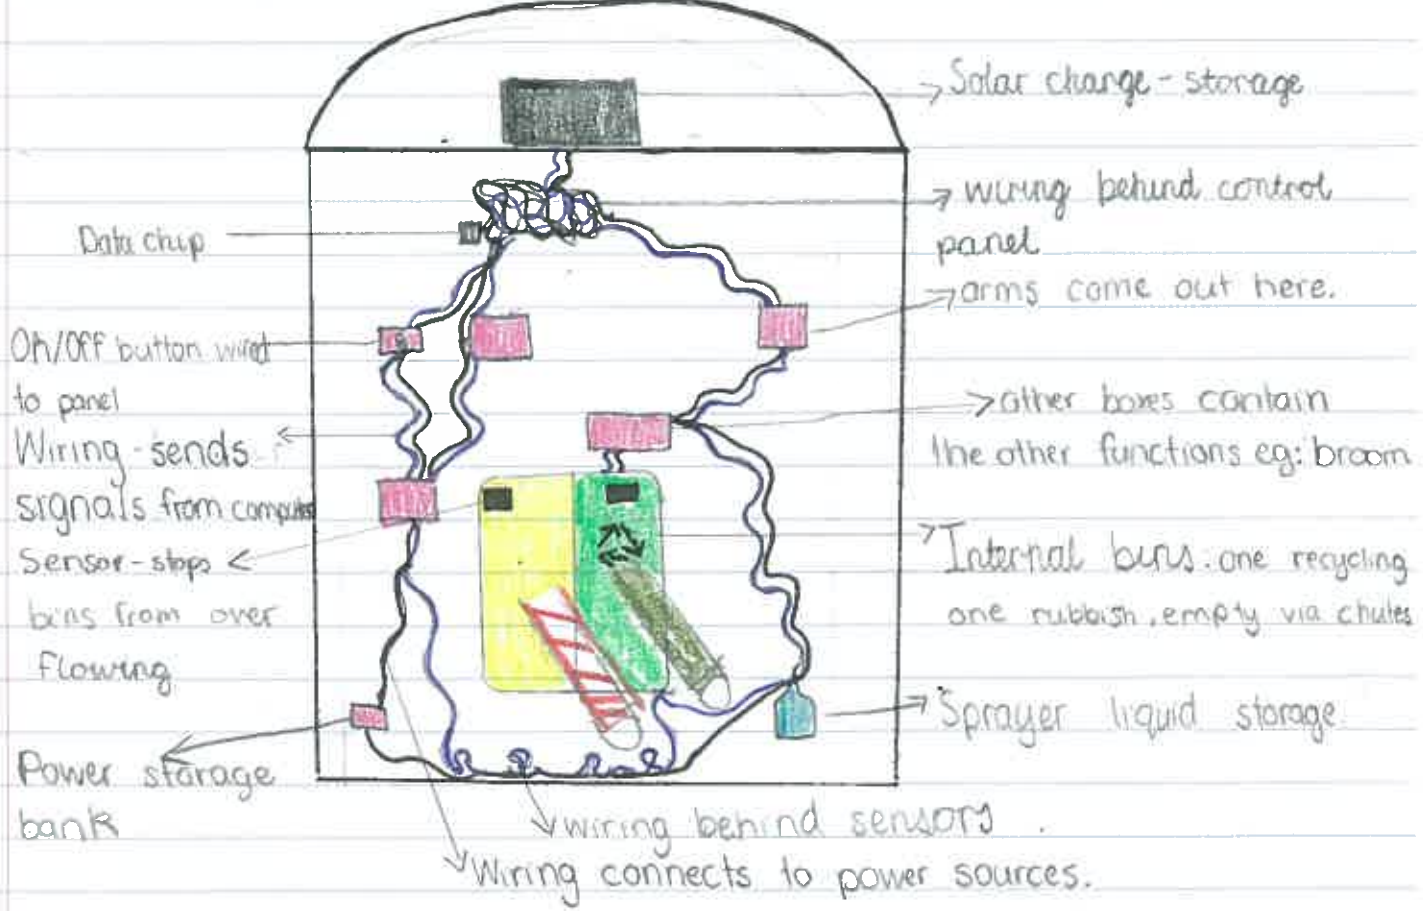

Inside View

Excellent Technology skills. Awesome to see 'black box' system with labeled connected parts and physical and functional attributes.