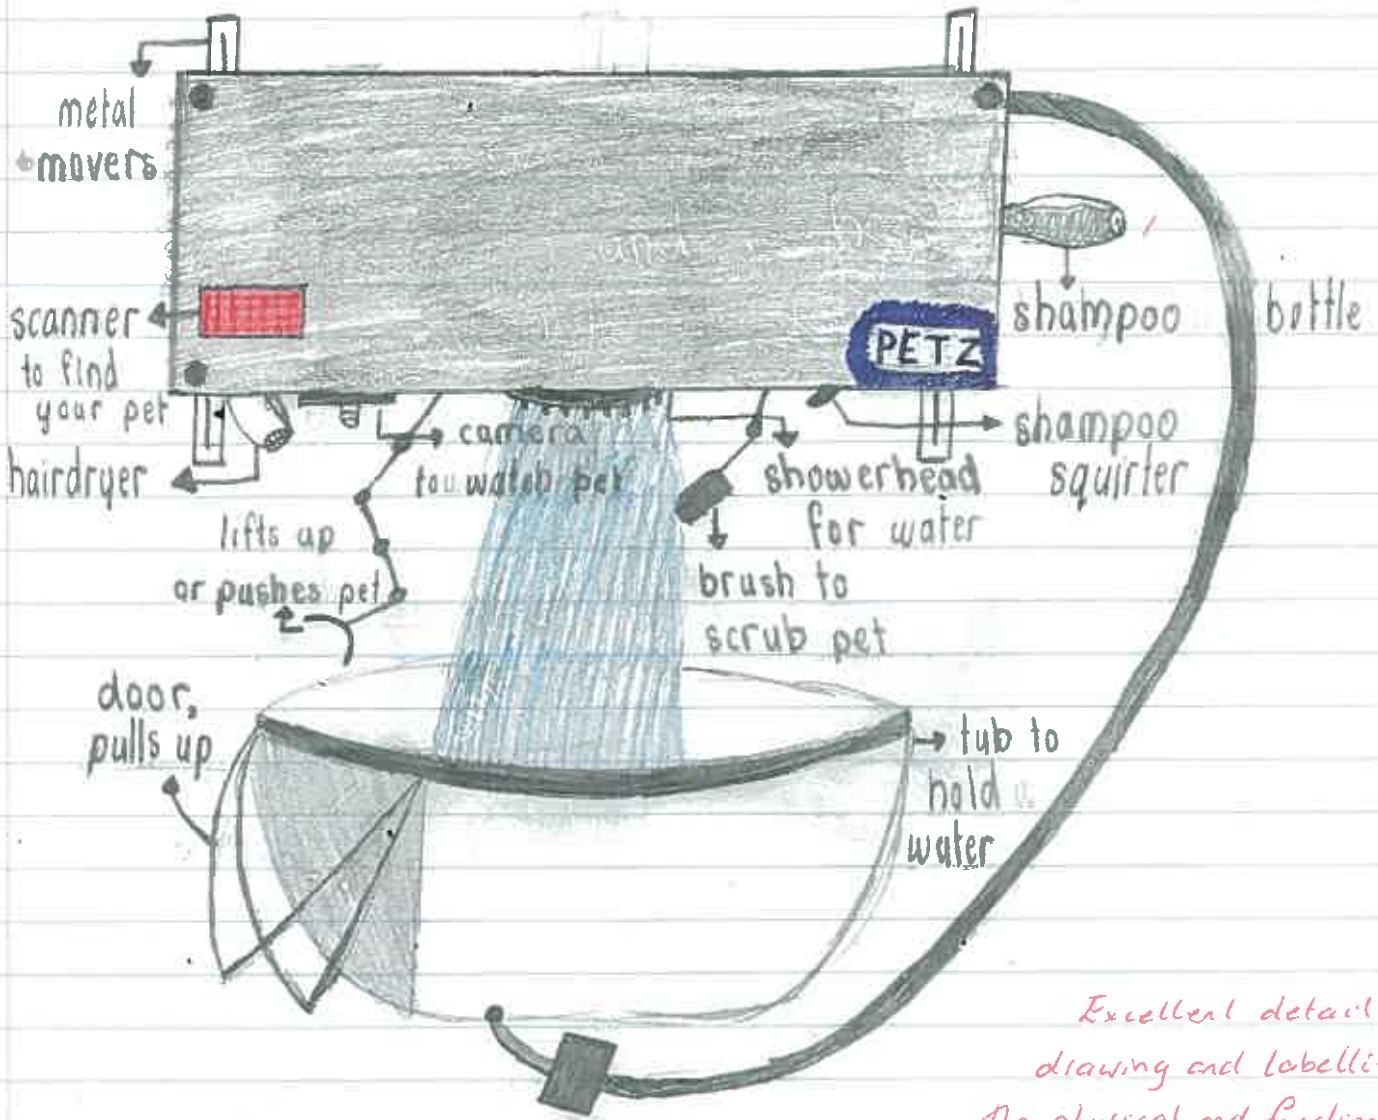

Pet Scrubber