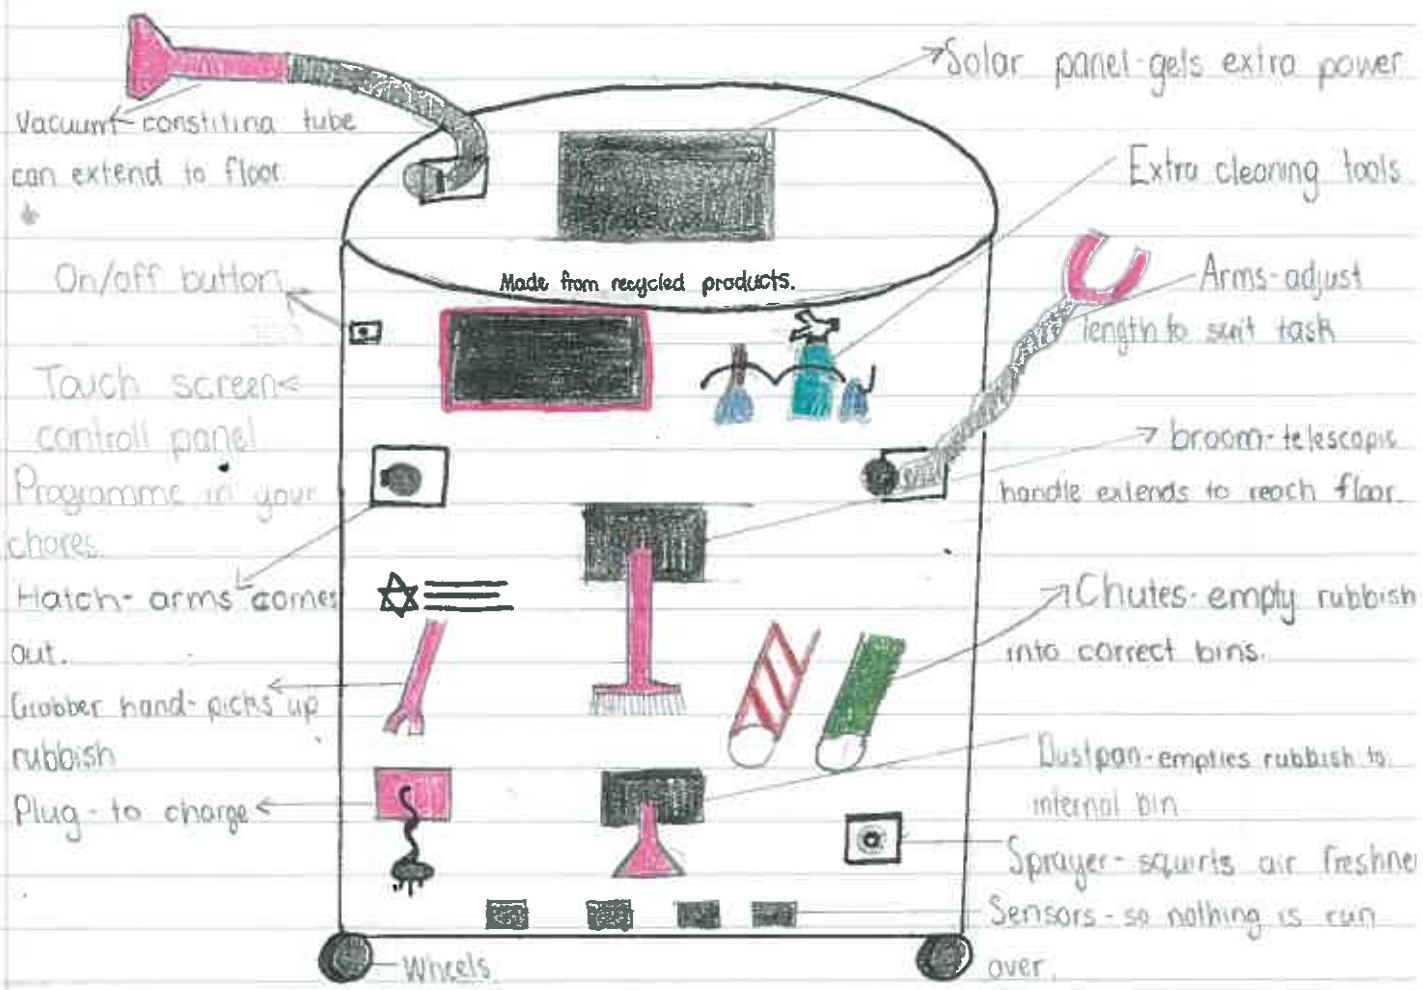

Inside View