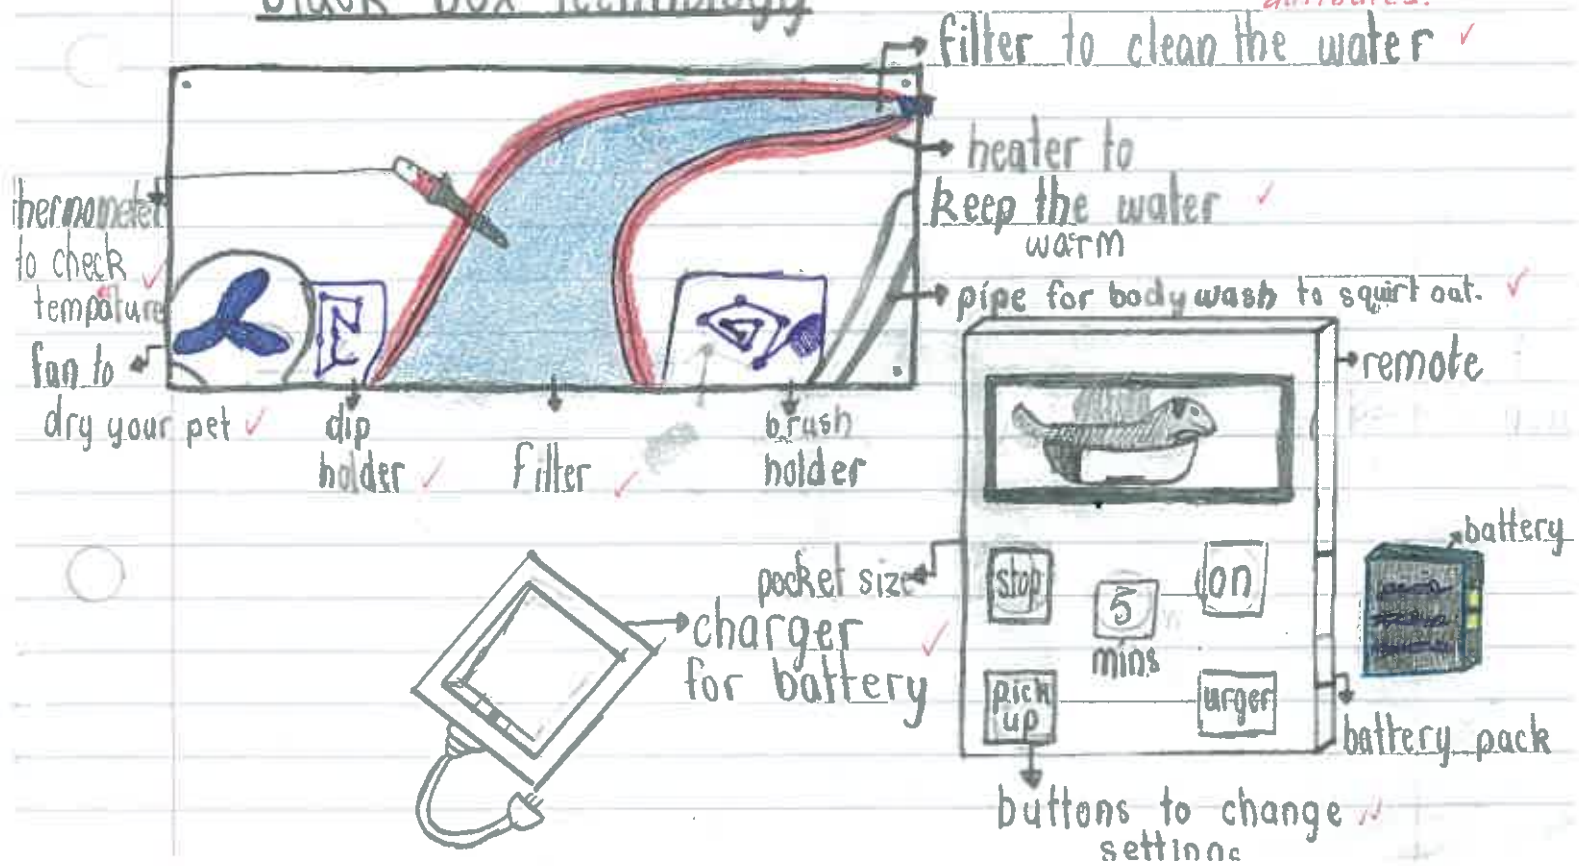

black box technology